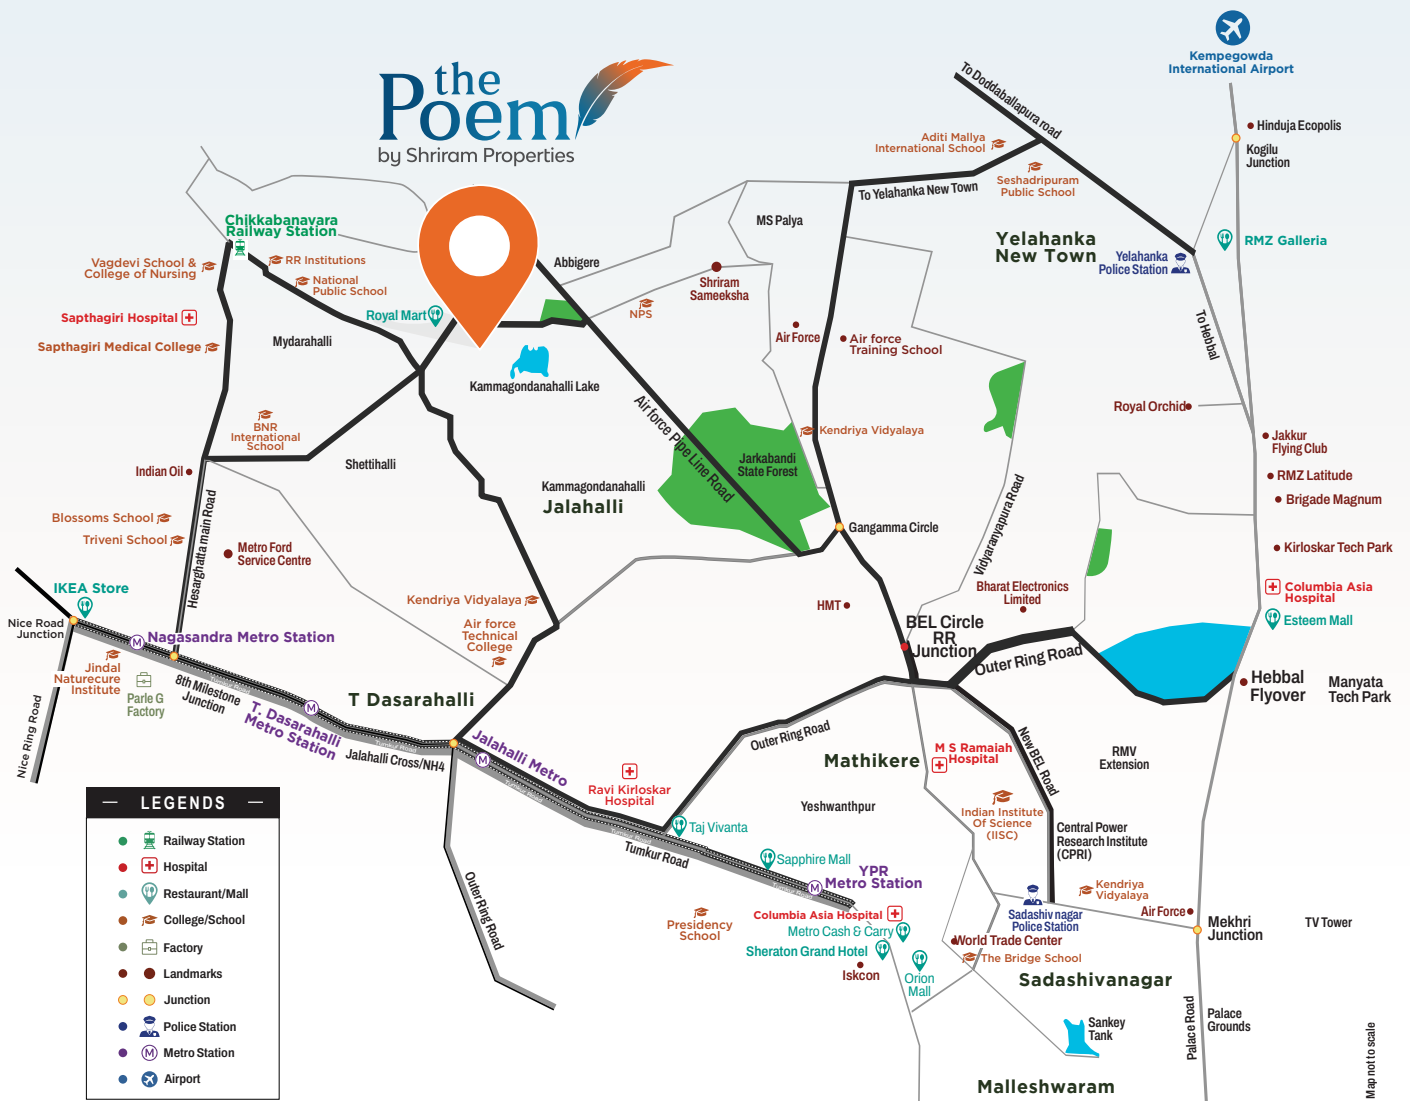

The Poem
by Shriram Properties