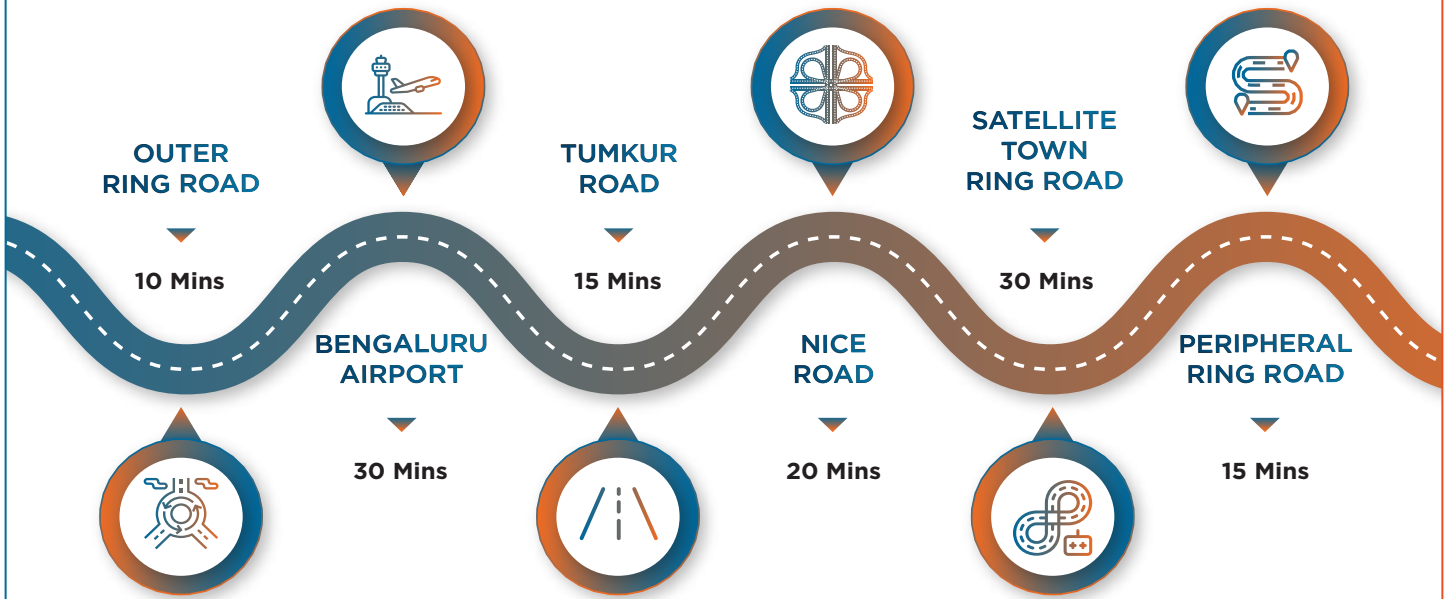

M.S. Ramaiah Medical College
15 Mins

SOCIAL INFRASTRUCTURE

IKEA
10 Mins

Orion Mall
15 Mins

RMZ Galleria
20 Mins

Mall Of Asia
25 Mins

RAILWAY STATION

Chikkabanavara
6 Mins

Yeshwanthpur
16 Mins

Majestic
30 Mins

HOSPITAL

Ramaiah Hospital
12 Mins

Manipal Hospital
20 Mins

Baptist Hospital
20 Mins

Aster CMI
20 Mins

Fortis Hospital
25 Mins

METRO STATION

Nagasandra
10 Mins

Jalahalli
11 Mins

Dasarahalli
13 Mins

Peenya
15 Mins

CORPORATE

Wipro
10 Mins

Brigade Gateway
22 Mins

Manyata Tech Park
30 Mins

RMZ Latitude
22 Mins

CONNECTIVITY — AT ITS BEST —

The Poem
by Shriram Properties

| LEGENDS | |
|---------|-----------------|
| | Railway Station |
| | Hospital |
| | Restaurant/Mall |
| | College/School |
| | Factory |
| | Landmarks |
| | Junction |
| | Police Station |
| | Metro Station |
| | Airport |